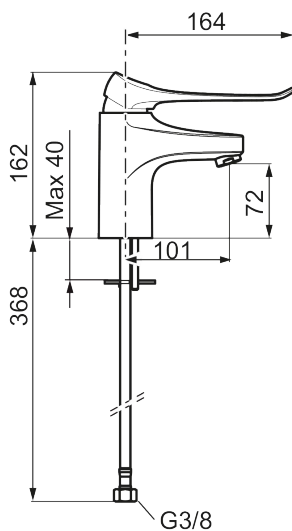

## 9000XE care basin mixer

Article number: 86504010 Flow 3 bar: 4.5 l/m

Description: Chrome

- Cold Start
- Ceramic cartridge with soft closing function
- Adjustable flow control and temperature limiter
- Eco Flow (energy and water saving aerator)
- Soft PEX<sup>®</sup> hoses with 3/8" connecting nut (stainless steel braided)
- Lead Free material
- Hole diameter Ø34-37 mm

### Unique characteristics

Backflow protection unit type **AA**

### 9000XE care basin mixer

Article number: 86504010

NO.	FMM NO.	RSK	DESCRIPTION
12	S600152	8236561	High-pressure shower hose, L=1,5 m, chrome