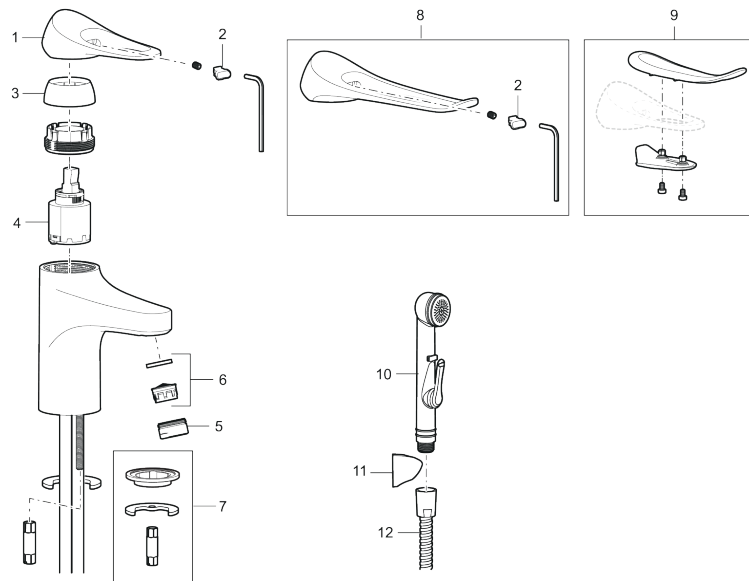

## 9000XE care basin mixer

Article number: 86504010 Flow 3 bar: 4.5 l/m

Description: Chrome

- Cold Start
- Ceramic cartridge with soft closing function
- Adjustable flow control and temperature limiter
- Eco Flow (energy and water saving aerator)
- Soft PEX<sup>®</sup> hoses with 3/8" connecting nut (stainless steel braided)
- Lead Free material
- Hole diameter Ø34-37 mm

### Unique characteristics

Backflow protection unit type **AA**

### 9000XE care basin mixer

Article number: 86504010

NO.	FMM NO.	RSK	DESCRIPTION
12	S600152	8236561	High-pressure shower hose, L=1,5 m, chrome