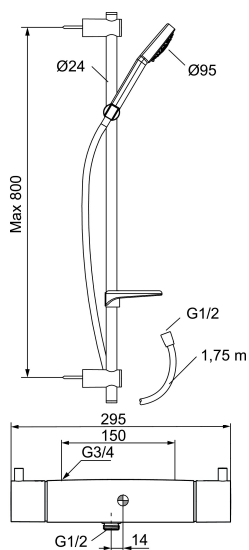

GARDA shower kit

FM Mattsson Garda is a series where the sleek shape cooperates with excellent function in an exemplary manner. The Shower set consists of a hand shower, hose and shower rod and has smart solutions such as flexible upper bracket and a lime resistant strainer.

Article number: 96821500

Description: Chrome, 150 c/c

- Safety mixer art.no. 9680-1530 and shower set art.no. 9670-0900
- Shower set have anti lime-scale hand shower with Eco Flow 12 l/min, shower bar with slider, soap dish and wall brackets with sealing

Uniqe characteristics

Backflow protection unit type

PRODUCT DESCRIPTION

GARDA shower kit

FM Mattsson Garda is a series where the sleek shape cooperates with excellent function in an exemplary manner. The Shower set consists of a hand shower, hose and shower rod and has smart solutions such as flexible upper bracket and a lime resistant strainer.

Article number: 96821500

Sparepartlist

NO.	FMM NO.	RSK	DESCRIPTION
1	96750900	8197646	Hand shower
2	93780000	8185671	Slider
3	94640007	8185634	Soap dish, transparent
4	93131755	8181832	Shower hose, cromoflex, L=1,75 m
5	93991000	8180619	Shower head
6	93810900	8199213	Hand shower, Eco Flow 12 l/min
6	93820000	8199214	Hand shower, Eco Flow 6 l/min
7	94642000	8185687	Soap dish
8	96730000	8190745	Wall bracket
9	34841750	8181618	Shower hose, chrome
10	58920100	8189019	Extension bar
11	58903000	8190747	Diverter, complete
12	58961000	8221708	Repair kit for diverter
13	59071000	8221706	Cartridge
14	59081000	8221707	Handle