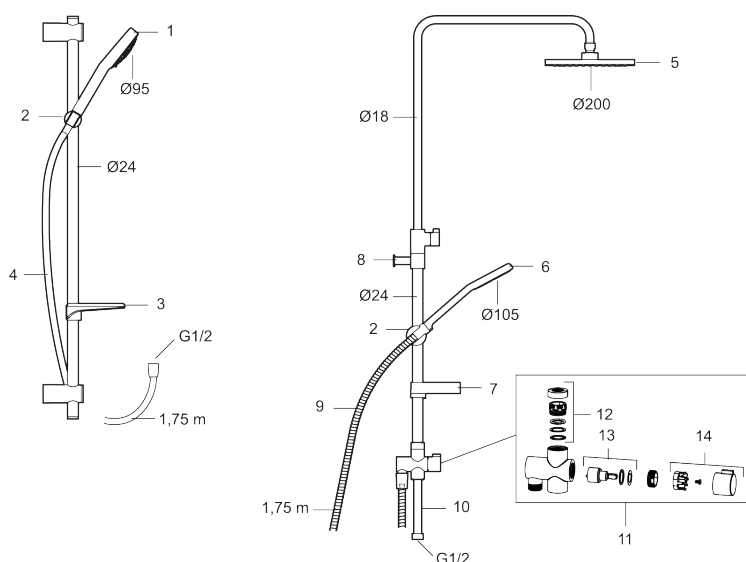

GARDA shower kit

FM Mattsson Garda is a series where the sleek shape cooperates with excellent function in an exemplary manner. The Shower set consists of a hand shower, hose and shower rod and has smart solutions such as flexible upper bracket and a lime resistant strainer.

Article number: 96821500

Description: Chrome, 150 c/c

- Safety mixer art.no. 9680-1530 and shower set art.no. 9670-0900
- Shower set have anti lime-scale hand shower with Eco Flow 12 l/min, shower bar with slider, soap dish and wall brackets with sealing

Uniqe characteristics

Backflow protection unit type

PRODUCT DESCRIPTION

GARDA shower kit

FM Mattsson Garda is a series where the sleek shape cooperates with excellent function in an exemplary manner. The Shower set consists of a hand shower, hose and shower rod and has smart solutions such as flexible upper bracket and a lime resistant strainer.

Article number: 96821500

Sparepartlist

NO.	FMM NO.	RSK	DESCRIPTION
1	96750900	8197646	Hand shower
2	93780000	8185671	Slider
3	94640007	8185634	Soap dish, transparent
4	93131755	8181832	Shower hose, cromoflex, L=1,75 m
5	93991000	8180619	Shower head
6	93810900	8199213	Hand shower, Eco Flow 12 l/min
6	93820000	8199214	Hand shower, Eco Flow 6 l/min
7	94642000	8185687	Soap dish
8	96730000	8190745	Wall bracket
9	34841750	8181618	Shower hose, chrome
10	58920100	8189019	Extension bar
11	58903000	8190747	Diverter, complete
12	58961000	8221708	Repair kit for diverter
13	59071000	8221706	Cartridge
14	59081000	8221707	Handle