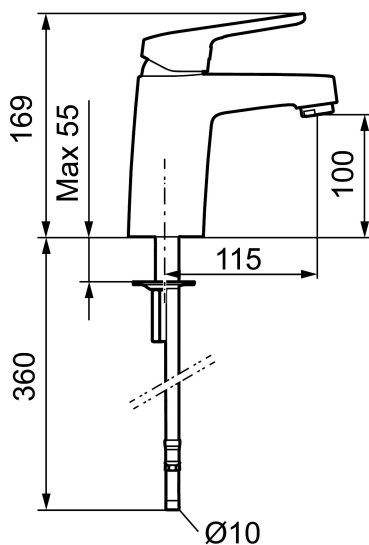

Big or small? Our FM Mattsson Siljan has products for everybody, regardless of their taste or the size of their home.

The new Siljan Mini basin mixer is a compact product that packs a punch. Specially designed for small homes, small bathrooms or small hands. The choice is yours. Needless to say, you get the same high quality, just in a smaller size.

Article number: 83507300 **Flow 3 bar:** 3.0 l/m

Description: Chrome, 3 l/min at 200–600 kPa, LEED compliant, connection flat end Ø10 mm

Unique characteristics

Backflow protection unit type

- Basin mixer with extra low flow, BREEAM and LEED compliant
- Cold Start
- Ceramic cartridge with soft closing function
- Adjustable flow control and temperature limiter
- Eco (energy and water saving constant flow aerator)
- Soft PEX® hoses (stainless steel braided)