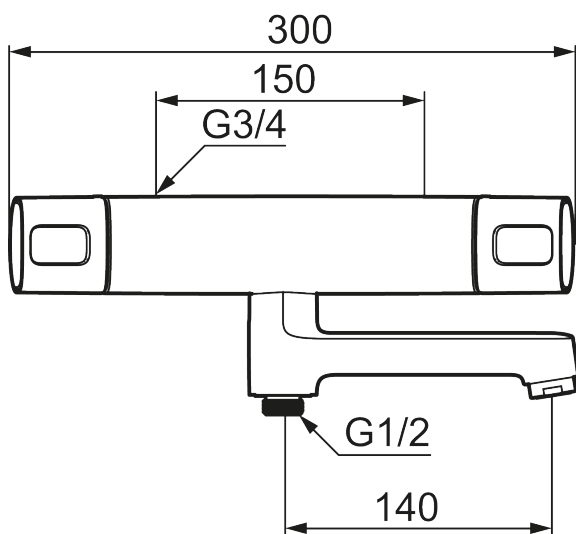

Backflow protection unit type 

- Pressure balanced thermostatic mixer
- Swivel spout with built-in diverter
- With ceramic sealed headwork
- Temperature handle with safety stop at 38°C
- With Eco-function
- Approved non-return valves, EN-Standard EN1717