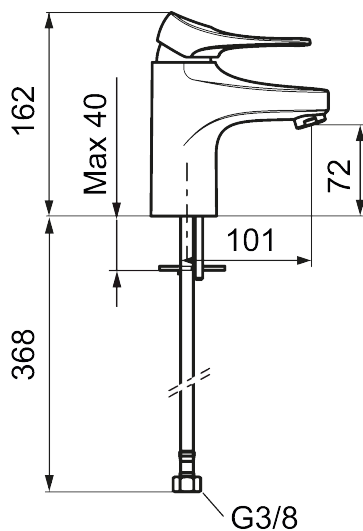

Article number: 86507110 **Flow 3 bar:** 1.7 l/m

Description: Chrome, LEED/BREEAM compliant

Unique characteristics

- Cold Start
- Ceramic cartridge with soft closing function
- Adjustable flow control and temperature limiter
- Eco Flow (energy and water saving aerator)
- Soft PEX[®] hoses with 3/8" connecting nut (stainless steel braided)
- Lead Free material
- Hole diameter Ø34-37 mm

Backflow protection unit type

PRODUCT DESCRIPTION

9000XE basin mixer

9000XE basin mixer LEED/BREEAM compliant is a basin mixer in chrome. Its classic design and water-saving function make it a natural choice for the bathroom. This product is LEED/BREEAM compliant, which means it meets the flow rate requirements applicable to certain new buildings and conversions.

Article number: 86507110

Sparepartlist

NO.	FMM NO.	RSK	DESCRIPTION
1	S600096	8387022	Lever, complete, chrome
1	S600096.75	8387024	Lever, complete, Brushed chrome
2	S600097	8387025	Cover lid with colour marking
3	S600101	8387029	Cover sleeve, chrome
3	S600101.75	8387031	Cover sleeve, brushed chrome
4	S600100	8387028	Ceramic cartridge with tool, for kitchen mixer (LEED) and basin mixer
4	S600099	8387027	Ceramic cartridge, for kitchen mixer (LEED) and basin mixer
4	S600178	8387036	Ceramic cartridge with tools
5	S600156	8280014	Housing M24 ext., 13 mm, chrome
5	S600156.75	8280015	Housing M24 ext., 13 mm, brushed chrome
6	S600072	8281671	Aerator insert, 3 l/min at 200–600 kPa
6	S600226	8280024	Aerator insert, 1,7 l/min at 200–600 kPa
7	S600160	8387096	Fastening kit, for basin mixer
8	S600175	8387083	Care-lever, complete
9	S600106	8397001	Care-kit

NO.	FMM NO.	RSK	DESCRIPTION
10	S600206	8233049	Self-closing hand shower, chrome
11	S600157	8239542	Wall bracket, chrome
11	S600157.75	8239544	Wall bracket, børstet krom
12	S600152	8236561	High-pressure shower hose, L=1,5 m, chrome