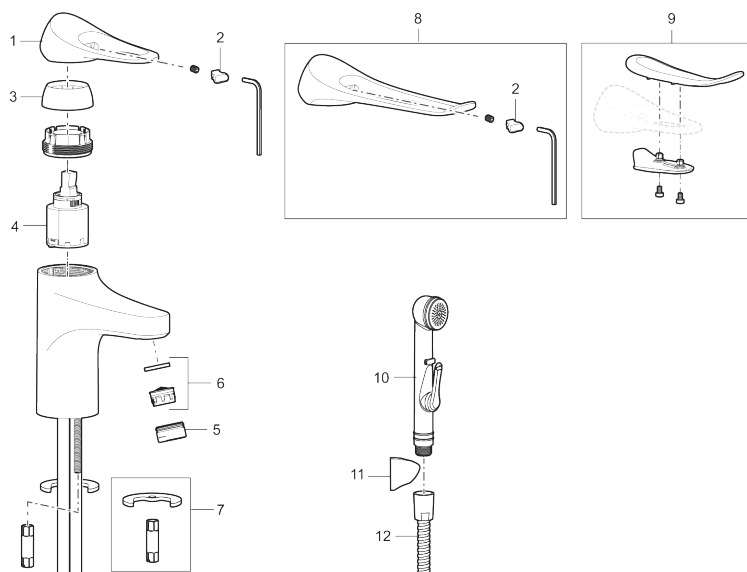

Article number: 86507110 **Flow 3 bar:** 1.7 l/m

Description: Chrome, LEED/BREEAM compliant

Unique characteristics

- Cold Start
- Ceramic cartridge with soft closing function
- Adjustable flow control and temperature limiter
- Eco Flow (energy and water saving aerator)
- Soft PEX[®] hoses with 3/8" connecting nut (stainless steel braided)
- Lead Free material
- Hole diameter Ø34-37 mm

Backflow protection unit type

PRODUCT DESCRIPTION

9000XE basin mixer

9000XE basin mixer LEED/BREEAM compliant is a basin mixer in chrome. Its classic design and water-saving function make it a natural choice for the bathroom. This product is LEED/BREEAM compliant, which means it meets the flow rate requirements applicable to certain new buildings and conversions.

Article number: 86507110

Sparepartlist

NO.	FMM NO.	RSK	DESCRIPTION
1	S600096	8387022	Lever, complete, chrome
1	S600096.75	8387024	Lever, complete, Brushed chrome
2	S600097	8387025	Cover lid with colour marking
3	S600101	8387029	Cover sleeve, chrome
3	S600101.75	8387031	Cover sleeve, brushed chrome
4	S600100	8387028	Ceramic cartridge with tool, for kitchen mixer (LEED) and basin mixer
4	S600099	8387027	Ceramic cartridge, for kitchen mixer (LEED) and basin mixer
4	S600178	8387036	Ceramic cartridge with tools
5	S600156	8280014	Housing M24 ext., 13 mm, chrome
5	S600156.75	8280015	Housing M24 ext., 13 mm, brushed chrome
6	S600072	8281671	Aerator insert, 3 l/min at 200–600 kPa
6	S600226	8280024	Aerator insert, 1,7 l/min at 200–600 kPa
7	S600160	8387096	Fastening kit, for basin mixer
8	S600175	8387083	Care-lever, complete
9	S600106	8397001	Care-kit

NO.	FMM NO.	RSK	DESCRIPTION
10	S600206	8233049	Self-closing hand shower, chrome
11	S600157	8239542	Wall bracket, chrome
11	S600157.75	8239544	Wall bracket, børstet krom
12	S600152	8236561	High-pressure shower hose, L=1,5 m, chrome