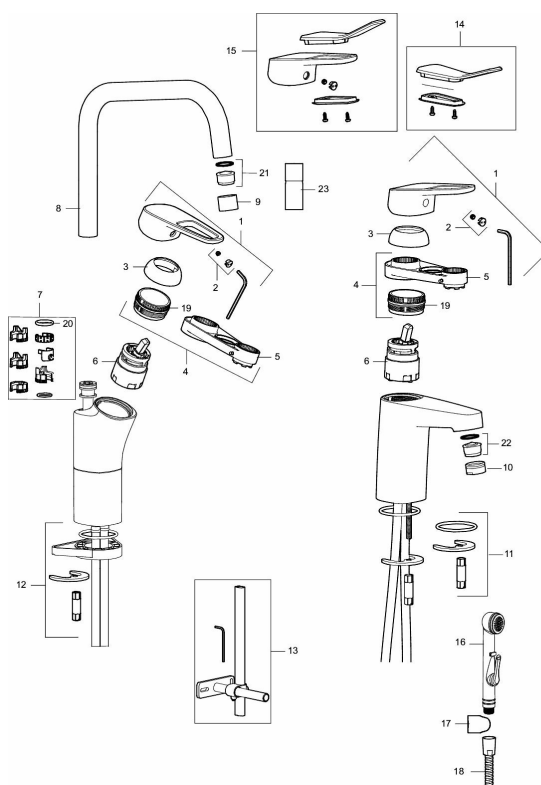

Article number: 83570000 Flow 3 bar: 5.2 l/m

Description: Chrome, connection flat end Ø10 mm

### Unique characteristics

Backflow protection unit type 

- With self-closing hand shower, wall bracket and hose
- Cold Start
- Ceramic cartridge with soft closing function
- Adjustable flow control and temperature limiter
- Eco Flow (energy and water saving aerator)
- Soft PEX<sup>®</sup> hoses (stainless steel braided)
- Approved non-return valves, EN-Standard EN1717

### Sparepartlist

NO.	FMM NO.	RSK	DESCRIPTION
	44450009	8295353	Accessories (limitation segment, stop screw, allen wrench 3 mm)
1	58501000	8592023	Complete lever, chrome
2	58511000	8592021	Cover lid with colour marking
3	58521000	8592020	Cover sleeve, chrome
4	58530140	8241726	Fastening nipple with service tool
5	S600298	3870203	Service tool
6	59115500	8591947	Ceramic cartridge with service tool, standard (red ring)
6	S600273	8387230	Ceramic cartridge with service tool, cold start (green ring)