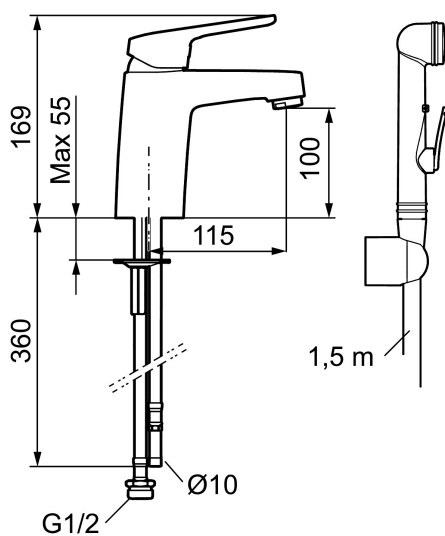

- With self-closing hand shower, wall bracket and hose
- Cold Start
- Ceramic cartridge with soft closing function
- Adjustable flow control and temperature limiter
- Eco Flow (energy and water saving aerator)
- Soft PEX® hoses (stainless steel braided)
- Approved non-return valves, EN-Standard EN1717