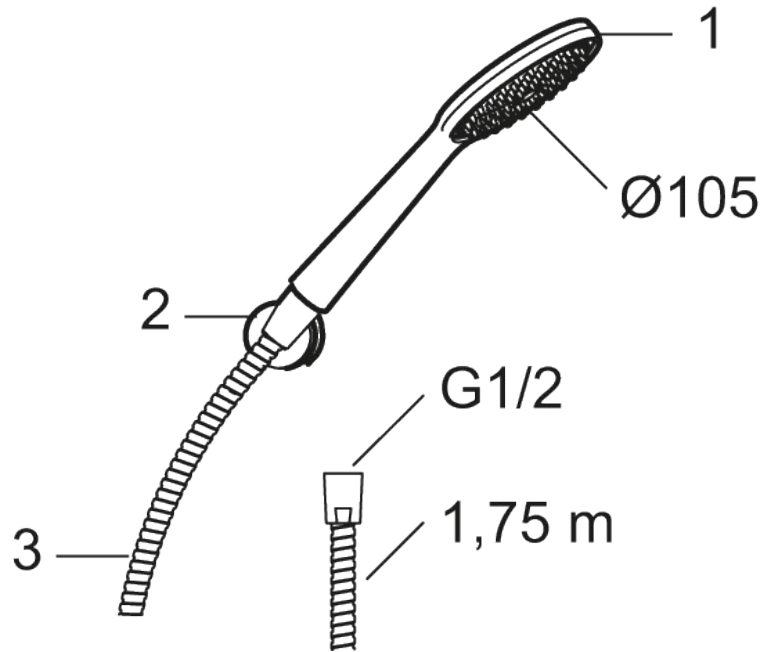

PRODUCT DESCRIPTION

9000XE hand shower set

9000XE hand shower set is a shower set in brushed chrome with a hand shower, metal hose and simple wall bracket. The large nozzle provides a pleasant shower experience with good pressure and an ample jet range without wasting water. The shower set is easy to install in all types of bathrooms.

Article number: 86720003

Sparepartlist

NO.	FMM NO.	RSK	DESCRIPTION
1	S600091	8233001	Hand shower, chrome
1	S600091.75	8233003	Hand shower, brushed chrome
2	S600157	8239542	Wall bracket, chrome
2	S600157.75	8239544	Wall bracket, børstet krom
3	S600109	8252036	Shower hose, chrome
3	S600109.75	8252038	Shower hose, brushed chrome