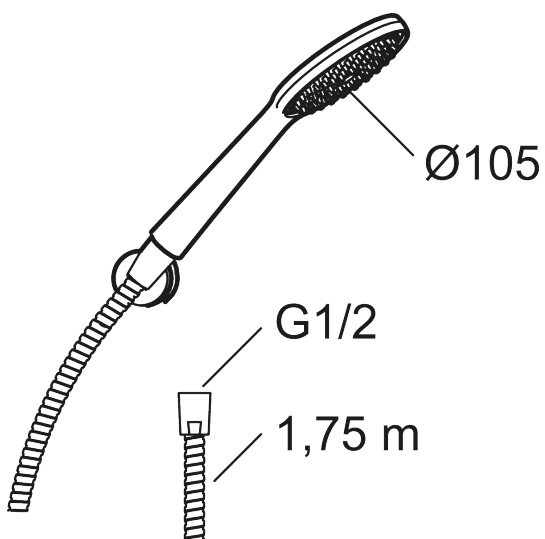

Unique characteristics