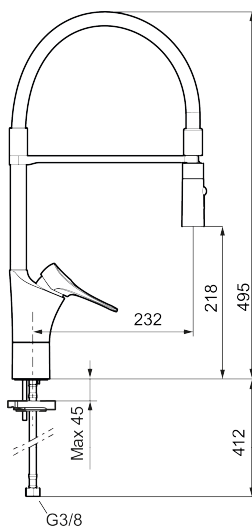

9000XE flexi kitchen mixer

9000XE kitchen mixer with flexi-spout in chrome has a detachable hand shower. With a detachable spout and a choice of jet settings, it is versatile, practical and flexible.

This kitchen mixer is lead-free and equipped with our smart, innovative, energy-saving functions such as cold start, soft closing, a temperature limiter function and an energy- and water-saving aerator.

Article number: 86130010 **Flow 3 bar:** 6.0 l/m

Description: Chrome

Unique characteristics

Backflow protection unit type **EB**

- Cold Start
- Ceramic cartridge with soft closing function
- Adjustable flow control and temperature limiter
- Hose, limitation part for 60°, 85°, 110° or 360° included
- Nozzle with concentrated jet and handshower
- Soft PEX® hoses with 3/8" connecting nut (stainless steel braided)
- Approved non-return valves, EN-Standard EN1717
- Lead Free material
- Hole diameter Ø34-37 mm