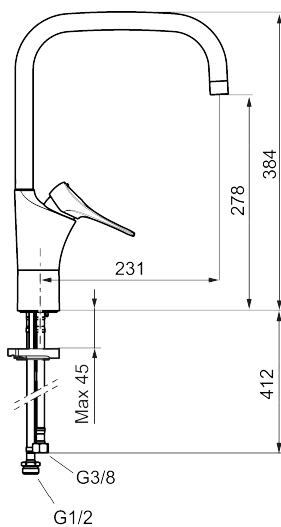

Article number: 86100013 **Flow 3 bar:** 6.0 l/m

Description: Brushed chrome

Unique characteristics

Backflow protection unit type 

- Cold Start
- Ceramic cartridge with soft closing function
- Adjustable flow control and temperature limiter
- Eco Flow (energy and water saving aerator)
- Swivel spout, limitation part for 60°, 85°, 110° or 360° included
- Soft PEX® hoses with 3/8" connecting nut (stainless steel braided)
- Lead Free material
- Hole diameter Ø34-37 mm