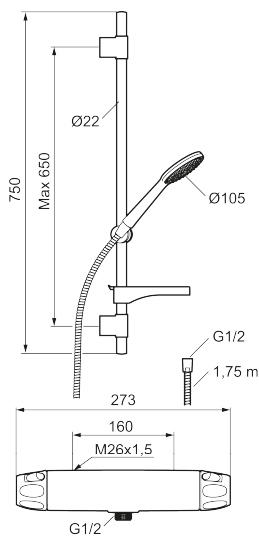

Article number: 86820003 **Flow 3 bar:** 6.9 l/m

Description: Brushed chrome, 160 c/c

- Note! 160 c/c
- Safety mixer 9000XE and head shower set 9000XE
- Shower set has anti lime-scale hand shower, shower bar with slider, soap dish and wall brackets with sealing
- Lead Free material

Unique characteristics

Backflow protection unit type 

PRODUCT DESCRIPTION

9000XE shower kit

9000XE shower kit is our complete shower kit with a mixer and shower set in brushed chrome. The mixer, combined with the large nozzle, delivers a pleasant shower experience with good pressure and an ample jet range without wasting water. The shower kit is easy to install in all types of bathrooms. The product can be supplemented with a tub spout.

Article number: 86820003

Sparepartlist

NO.	FMM NO.	RSK	DESCRIPTION
1	S600083	8218917	On/off handle, complete, krom
1	S600083.75	8218919	On/off handle, complete, brushed chrome
2	S600116	8218920	End cover, chrome
2	S600116.75	8218922	End cover, brushed chrome
3	S600082	8218914	Temperature handle, complete, chrome
3	S600082.75	8218916	Temperature handle, complete, brushed chrome
4	S600020	8441462	Ceramic headwork, with service tool (shower mixer)
5	S600086	8439710	Stop ring, standard
6	S600087	8439711	Scalding protection ring
7	S600084	8439709	Thermostatic cartridge, complete, incl. service tool

NO.	FMM NO.	RSK	DESCRIPTION
8	S600088	8439712	Nipple M18x1-G1/2 for shower mixer
9	60770000	8591918	Service tool
10	59800800	8592005	Inlet connectors, 160 c/c
11	38632006	8590311	Filter
12	S600105	8439713	Care-handle, black, 2 pcs
13	S600091	8233001	Hand shower, chrome
13	S600091.75	8233003	Hand shower, brushed chrome
14	S600095	8239500	Wall bracket, chrome
14	S600095.75	8221926	Wall bracket, brushed chrome
15	S600109	8252036	Shower hose, chrome
15	S600109.75	8252038	Shower hose, brushed chrome