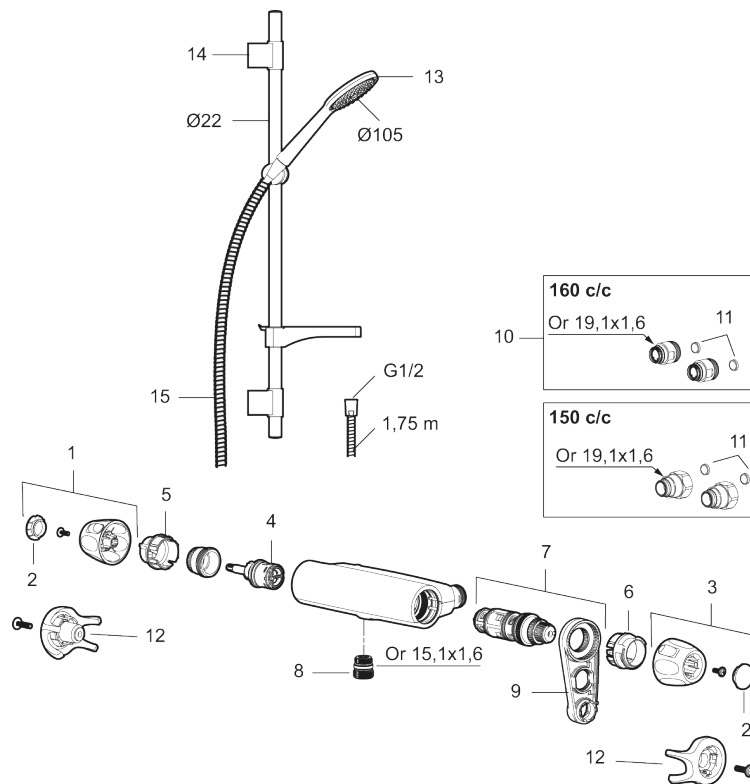

Article number: 86820003 **Flow 3 bar:** 6.9 l/m

Description: Brushed chrome, 160 c/c

- Note! 160 c/c
- Safety mixer 9000XE and head shower set 9000XE
- Shower set has anti lime-scale hand shower, shower bar with slider, soap dish and wall brackets with sealing
- Lead Free material

Unique characteristics

Backflow protection unit type 

PRODUCT DESCRIPTION

9000XE shower kit

9000XE shower kit is our complete shower kit with a mixer and shower set in brushed chrome. The mixer, combined with the large nozzle, delivers a pleasant shower experience with good pressure and an ample jet range without wasting water. The shower kit is easy to install in all types of bathrooms. The product can be supplemented with a tub spout.

Article number: 86820003

Sparepartlist

NO.	FMM NO.	RSK	DESCRIPTION
1	S600083	8218917	On/off handle, complete, krom
1	S600083.75	8218919	On/off handle, complete, brushed chrome
2	S600116	8218920	End cover, chrome
2	S600116.75	8218922	End cover, brushed chrome
3	S600082	8218914	Temperature handle, complete, chrome
3	S600082.75	8218916	Temperature handle, complete, brushed chrome
4	S600020	8441462	Ceramic headwork, with service tool (shower mixer)
5	S600086	8439710	Stop ring, standard
6	S600087	8439711	Scalding protection ring
7	S600084	8439709	Thermostatic cartridge, complete, incl. service tool

NO.	FMM NO.	RSK	DESCRIPTION
8	S600088	8439712	Nipple M18x1-G1/2 for shower mixer
9	60770000	8591918	Service tool
10	59800800	8592005	Inlet connectors, 160 c/c
11	38632006	8590311	Filter
12	S600105	8439713	Care-handle, black, 2 pcs
13	S600091	8233001	Hand shower, chrome
13	S600091.75	8233003	Hand shower, brushed chrome
14	S600095	8239500	Wall bracket, chrome
14	S600095.75	8221926	Wall bracket, brushed chrome
15	S600109	8252036	Shower hose, chrome
15	S600109.75	8252038	Shower hose, brushed chrome