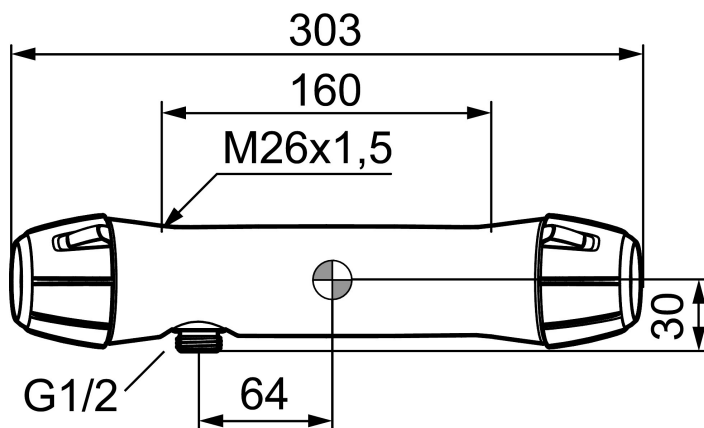

9000E shower mixer (Antibactus)

An optimal fusion of design and function. The FM Mattsson 9000E range ushers in a new generation of mixers that are environmentally engineered down to the last detail. Even in its basic version, the mixer has our unique functions that ensure a constant water temperature and safe, reliable function. A new feature of these mixers is a cool mixer body. You'll never burn yourself on a 9000E mixer. Ergonomic grooved knobs make it easy to set the temperature and flow.

Article number: 82106000

Description: Chrome, 160 c/c

Unique characteristics

Backflow protection unit type

- With shower connection down
- Pressure balanced thermostatic mixer
- With ceramic sealed headwork
- Equipped with system for thermal disinfection against legionella
- Temperature handle with safety stop at 38°C
- Approved non-return valves, EN-Standard EN1717