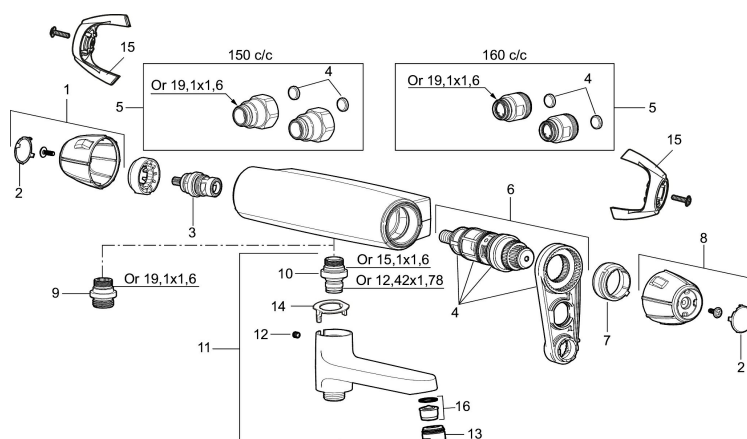

**Article number:** 82106000

**Description:** Chrome, 160 c/c

### Unique characteristics

Backflow protection unit type

- With shower connection down
- Pressure balanced thermostatic mixer
- With ceramic sealed headwork
- Equipped with system for thermal disinfection against legionella
- Temperature handle with safety stop at 38°C
- Approved non-return valves, EN-Standard EN1717

Article number: 82106000