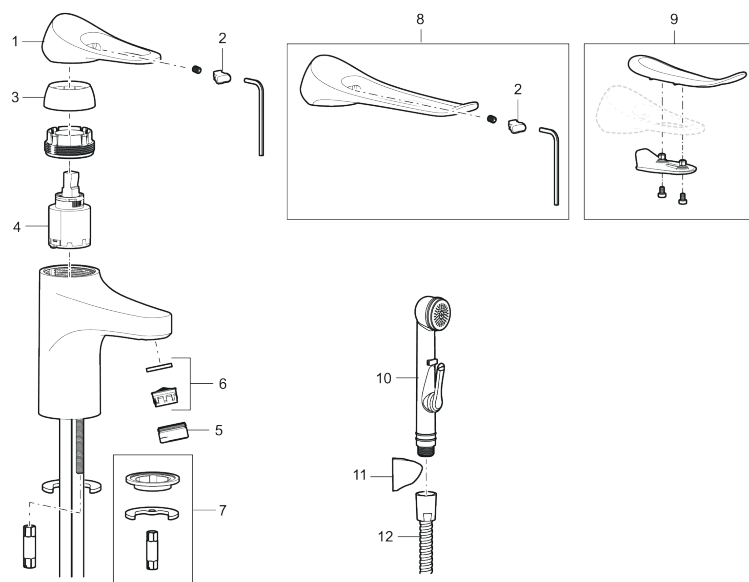

Description: Brushed chrome, with Soft PEX® L=260 mm

- Cold Start
- Ceramic cartridge with soft closing function
- Adjustable flow control and temperature limiter
- Eco Flow (energy and water saving aerator)
- Soft PEX® hoses with 3/8" connecting nut (stainless steel braided)
- Lead Free material
- Hole diameter Ø34-37 mm

Unique characteristics

Backflow protection unit type **AA**

PRODUCT DESCRIPTION

9000XE basin mixer

9000XE basin mixer is a basin mixer in brushed chrome. Its classic design and water-saving function make it a natural choice for the bathroom.

Article number: 86502013

Sparepartlist

NO.	FMM NO.	RSK	DESCRIPTION
1	S600096	8387022	Lever, complete, chrome
1	S600096.75	8387024	Lever, complete, Brushed chrome
2	S600097	8387025	Cover lid with colour marking
3	S600101	8387029	Cover sleeve, chrome
3	S600101.75	8387031	Cover sleeve, brushed chrome
4	S600100	8387028	Ceramic cartridge with tool, for kitchen mixer (LEED) and basin mixer
4	S600099	8387027	Ceramic cartridge, without tool, for kitchen mixer (LEED) and basin mixer
4	S600178	8387036	Ceramic cartridge with tools
4	S600272	8387234	Ceramic cartridge, without tool
5	S600156	8280014	Housing M24 ext., 13 mm, chrome
5	S600156.75	8280015	Housing M24 ext., 13 mm, brushed chrome
6	S600072	8281671	Aerator insert, 3 l/min at 200–600 kPa
6	S600226	8280024	Aerator insert, 1,7 l/min at 200–600 kPa
7	S600160	8387096	Fastening kit, for basin mixer
8	S600175	8387083	Care-lever, complete
9	S600106	8397001	Care-kit
10	S600206	8233049	Self-closing hand shower, chrome

NO.	FMM NO.	RSK	DESCRIPTION
11	S600157	8239542	Wall bracket, chrome
11	S600157.75	8239544	Wall bracket, børstet krom
12	S600152	8236561	High-pressure shower hose, L=1,5 m, chrome