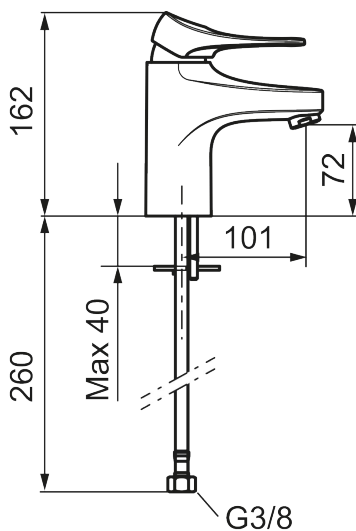

Unique characteristics

Backflow protection unit type **AA**