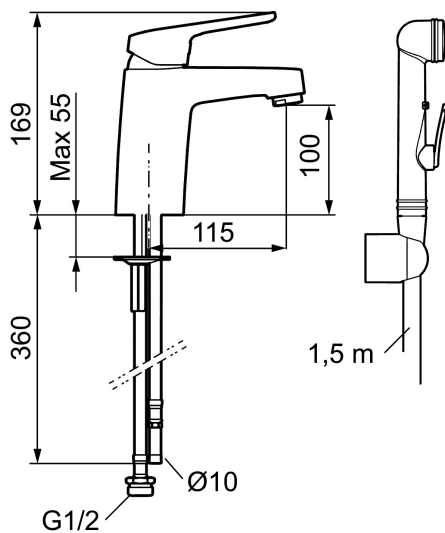

Big or small? Our FM Mattsson Siljan has products for everybody, regardless of their taste or the size of their home.

The new Siljan Mini basin mixer is a compact product that packs a punch. Specially designed for small homes, small bathrooms or small hands. The choice is yours. Needless to say, you get the same high quality, just in a smaller size.

Article number: 83570000 Flow 3 bar: 5.2 l/m

Description: Chrome, connection flat end Ø10 mm

### Unique characteristics

Backflow protection unit type **EB**

- With self-closing hand shower, wall bracket and hose
- Cold Start
- Ceramic cartridge with soft closing function
- Adjustable flow control and temperature limiter
- Eco Flow (energy and water saving aerator)
- Soft PEX<sup>®</sup> hoses (stainless steel braided)
- Approved non-return valves, EN-Standard EN1717