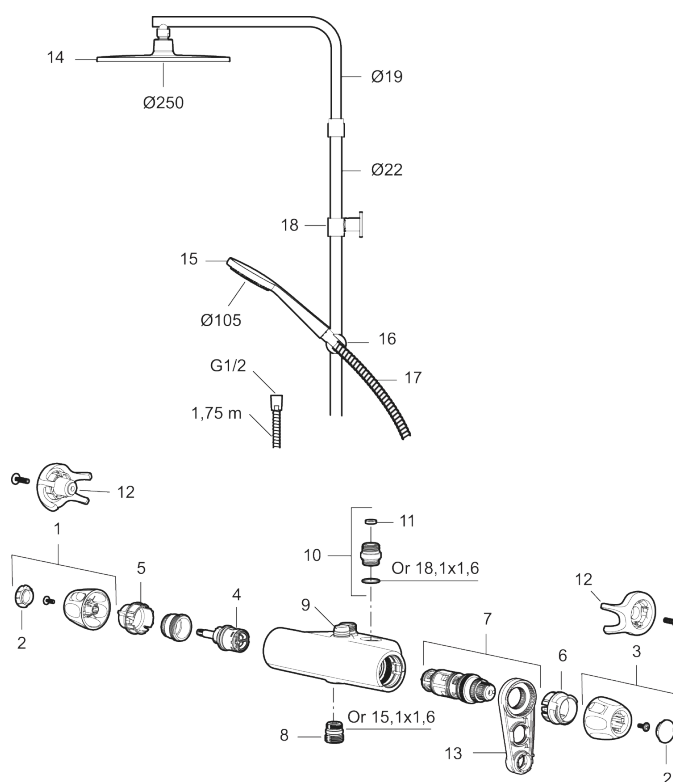

PRODUCT DESCRIPTION

9000XE head shower kit

9000XE head shower kit is a head shower kit in chrome. The telescopic shower bar allows the wall bracket's height to be adapted to the specific bathroom's ceiling height, as well as to the user's height and/or the preferred distance to the shower head.

Article number: 86870000

Sparepartlist

NO.	FMM NO.	RSK	DESCRIPTION
1	S600083	8218917	On/off handle, complete, krom
1	S600083.75	8218919	On/off handle, complete, brushed chrome
2	S600116	8218920	End cover, chrome
2	S600116.75	8218922	End cover, brushed chrome
3	S600082	8218914	Temperature handle, complete, chrome
3	S600082.75	8218916	Temperature handle, complete, brushed chrome
4	S600020	8441462	Ceramic headwork, with service tool (shower mixer)
5	S600117	8439714	Stop ring, reversible
6	S600087	8439711	Scalding protection ring
7	S600084	8439709	Thermostatic cartridge, complete, incl. service tool
8	S600088	8439712	Nipple M18x1-G1/2 for shower mixer
9	S600112	8920116	Nipple M18x1