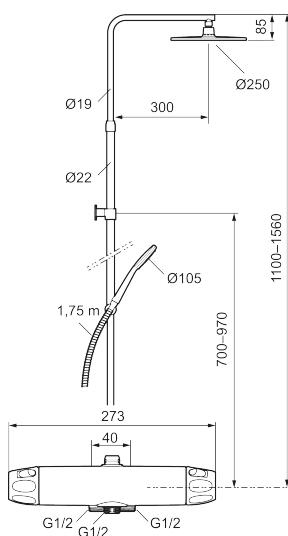

## 9000XE head shower kit

9000XE head shower kit is a head shower kit in chrome. The telescopic shower bar allows the wall bracket's height to be adapted to the specific bathroom's ceiling height, as well as to the user's height and/or the preferred distance to the shower head.

**Article number:** 86870000 **Flow 3 bar:** 7.6 l/m

**Description:** Chrome, 40 c/c, pipe connection down

### Unique characteristics

Backflow protection unit type **EB**

- Note! 40 c/c
- Safety mixer 9000XE and head shower set 9000XE
- With reversible headwork
- Anti lime-scale head- and hand shower
- Shower bar with slider, soap dish and wall bracket with sealing
- Shower pipe can be shortened if required
- Wall bracket freely adjustable in height, 700–970 from connection and 50–100 mm from wall, 2x20 mm spacers included, with sealing, hidden pipe joint
- Lead Free material

### 9000XE head shower kit

9000XE head shower kit is a head shower kit in chrome. The telescopic shower bar allows the wall bracket's height to be adapted to the specific bathroom's ceiling height, as well as to the user's height and/or the preferred distance to the shower head.