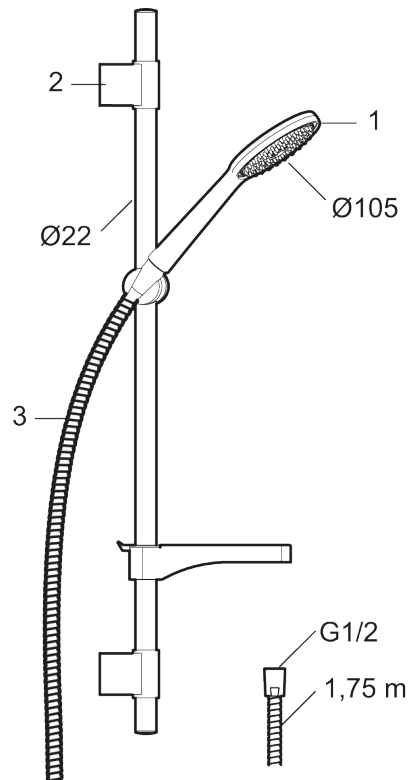

PRODUCT DESCRIPTION

9000XE shower set

9000XE shower set is a shower set in brushed chrome with a metal hose and adjustable wall brackets. The mixer, combined with the large nozzle, delivers a pleasant shower experience with good pressure and an ample jet range without wasting water. The shower set is easy to install in all types of bathrooms.

Article number: 86700003

Sparepartlist

NO.	FMM NO.	RSK	DESCRIPTION
1	S600091	8233001	Hand shower, chrome
1	S600091.75	8233003	Hand shower, brushed chrome
2	S600095	8239500	Wall bracket, chrome
2	S600095.75	8221926	Wall bracket, brushed chrome
3	S600109	8252036	Shower hose, chrome
3	S600109.75	8252038	Shower hose, brushed chrome