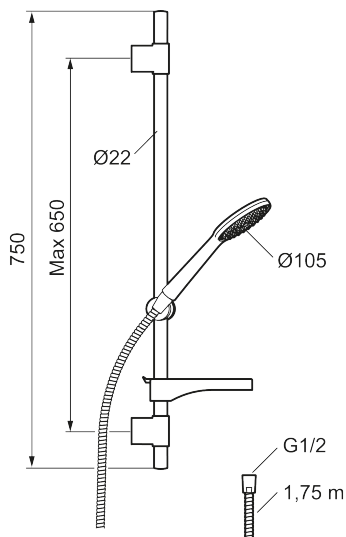

Unique characteristics