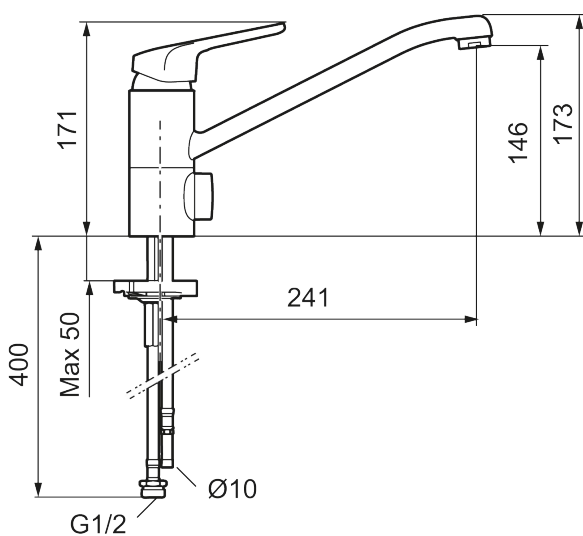

Article number: 83216000

Description: Chrome, Eco Plus, connection flat end Ø10 mm

Unique characteristics

Backflow protection unit type 

- Cold Start
- Ceramic cartridge with soft closing function
- Adjustable flow control and temperature limiter
- Eco Flow (energy and water saving aerator)
- Swivel spout 110°
- With dish washer valve, switchable between cold and hot water. Pre-set on cold water
- Soft PEX[®] hoses (stainless steel braided)
- Hole diameter Ø34-37 mm