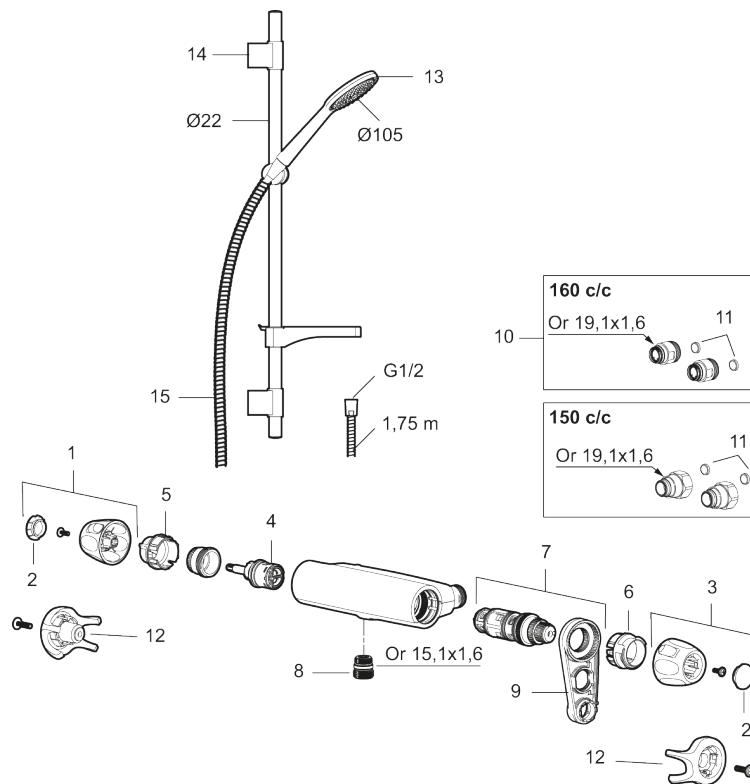

**Article number:** 86820000 **Flow 3 bar:** 6.9 l/m

**Description:** Chrome, 160 c/c

- Note! 160 c/c
- Safety mixer 9000XE and head shower set 9000XE
- Shower set has anti lime-scale hand shower, shower bar with slider, soap dish and wall brackets with sealing
- Lead Free material

### Unique characteristics

Backflow protection unit type **EB**

## Sparepartlist

NO.	FMM NO.	RSK	DESCRIPTION
1	S600083	8218917	On/off handle, complete, krom
1	S600083.75	8218919	On/off handle, complete, brushed chrome
2	S600116	8218920	End cover, chrome
2	S600116.75	8218922	End cover, brushed chrome
3	S600082	8218914	Temperature handle, complete, chrome
3	S600082.75	8218916	Temperature handle, complete, brushed chrome
4	S600020	8441462	Ceramic headwork, with service tool (shower mixer)
5	S600086	8439710	Stop ring, standard
6	S600087	8439711	Scalding protection ring
7	S600084	8439709	Thermostatic cartridge, complete, incl. service tool

NO.	FMM NO.	RSK	DESCRIPTION
8	S600088	8439712	Nipple M18x1-G1/2 for shower mixer
9	60770000	8591918	Service tool
10	59800800	8592005	Inlet connectors, 160 c/c
11	38632006	8590311	Filter
12	S600105	8439713	Care-handle, black, 2 pcs
13	S600091	8233001	Hand shower, chrome
13	S600091.75	8233003	Hand shower, brushed chrome
14	S600095	8239500	Wall bracket, chrome
14	S600095.75	8221926	Wall bracket, brushed chrome
15	S600109	8252036	Shower hose, chrome
15	S600109.75	8252038	Shower hose, brushed chrome