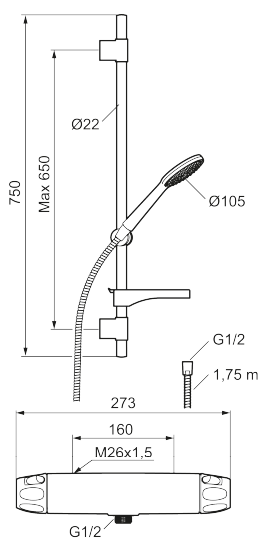

9000XE shower kit

9000XE shower kit is our complete shower kit with a mixer and shower set in chrome. The mixer, combined with the large nozzle, delivers a pleasant shower experience with good pressure and an ample jet range without wasting water. The shower kit is easy to install in all types of bathrooms. The product can be supplemented with a tub spout.

Article number: 86820000 **Flow 3 bar:** 6.9 l/m

Description: Chrome, 160 c/c

- Note! 160 c/c
- Safety mixer 9000XE and head shower set 9000XE
- Shower set has anti lime-scale hand shower, shower bar with slider, soap dish and wall brackets with sealing
- Lead Free material

Unique characteristics

Backflow protection unit type **EB**