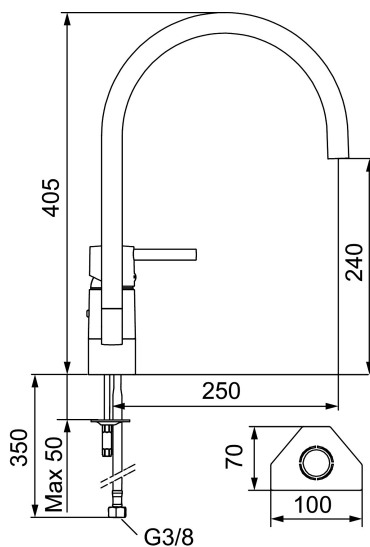

GARDA II kitchen mixer

Garda is a range of mixers with a clean, minimalist design. A Garda mixer enhances the overall interior of modern kitchens, and has our unique technical features including a soft-close mechanism and a ceramic seal. The spout is replaceable, so you can easily vary the mixer's appearance according to your preference. The choice is yours.

Article number: 96100010

Description: Chrome, Soft PEX® hoses with G3/8" connecting nut

Uniqe characteristics

Backflow protection unit type

- Ceramic cartridge with soft closing function
- Adjustable flow control and temperature limiter
- Eco Flow (energy and water saving aerator)
- Swivel spout 110°
- Hole diameter Ø32-35 mm