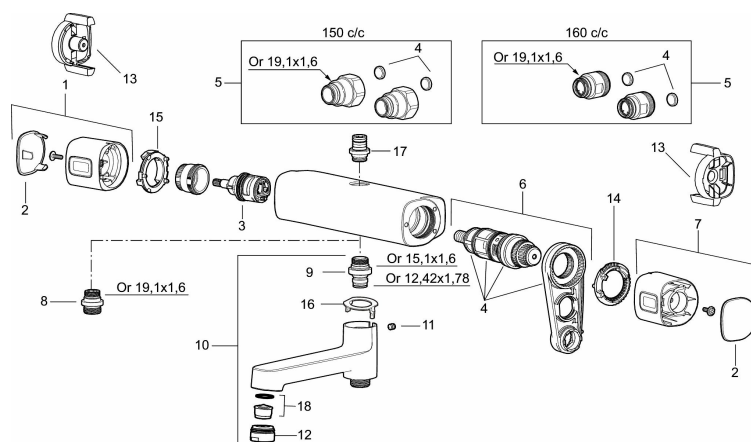

PRODUCT DESCRIPTION

SILJAN shower mixer

In the FM Mattsson Siljan collection, strong focus has been placed on design. Specific shapes are used consistently to create a coordinated look. In combination with smart technology, this results in a range of safe, eco-friendly mixers with very low energy and water consumption. Our energy-saving functions and well-known high quality are the cornerstones of our new signature collection, FM Mattsson Siljan. Also see our Siljan shower and bath packages – smart all-in-one solutions with an overhead shower or hand shower set.

Article number: 83810000

Sparepartlist

NO.	FMM NO.	RSK	DESCRIPTION
1	35480009	8592029	On/off handle, complete
2	39031500	8592052	End cover
3	35980009	8585850	Ceramic on/off headwork, reversible
4	38680009	8591701	Filter kit incl. o-rings and service tool
5	59800800	8592005	Inlet connectors, 160 c/c
5	59810800	8592006	Inlet connectors 150 c/c (left-handed thread)
6	S600275	8397029	Thermostatic cartridge, complete, incl. service tool
7	35480109	8592033	Temperature handle, complete
8	39710800	8591967	Nipple M18x1-G1/2 for shower mixer
9	39754000	8591969	Nipple M18x1 with o-ring for bath mixer
10	83990000	8154079	Swivel spout with integrated diverter
11	38086000	8439701	Locking screw
12	29142400	8281526	Housing M24 ext., 13 mm
13	35976209	8592039	Care-handle, black, 2 pcs
14	38523000	8592058	Scalding protection ring